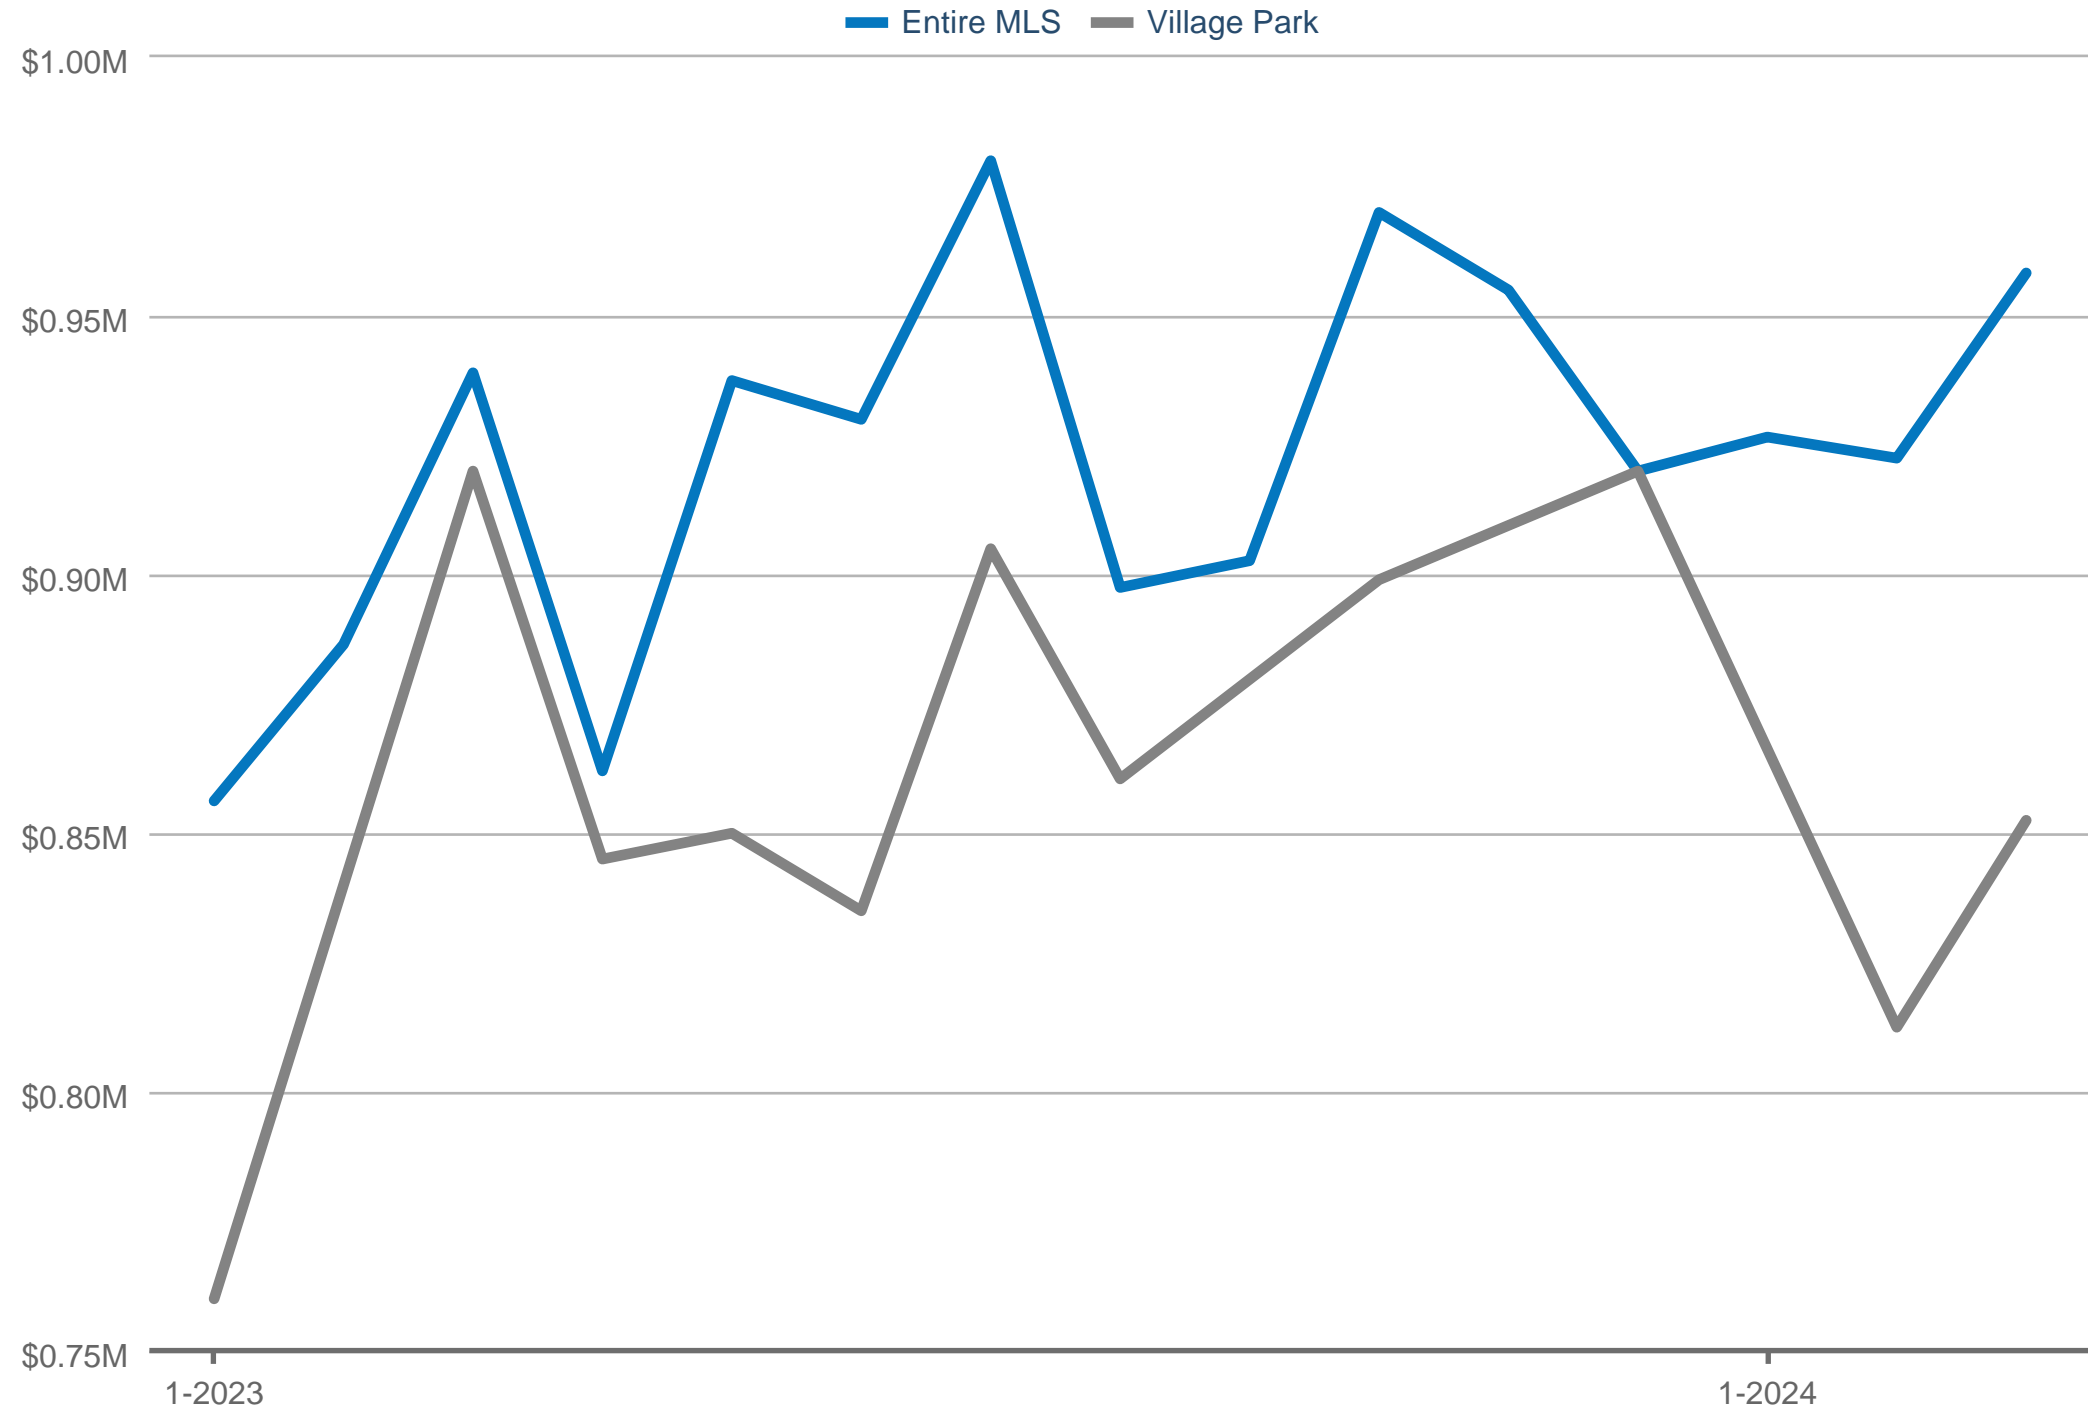

Matthew Wong

eXp Realty

Office: (808) 218-9224

teamalakai@kw.com

www.teamalakai.com

Median Sales Price

Entire MLS & Village Park: 3 Bedrooms, 2 Bathrooms, Fee Simple, Single-Family

Each data point is one month of activity. Data is from April 26, 2024.