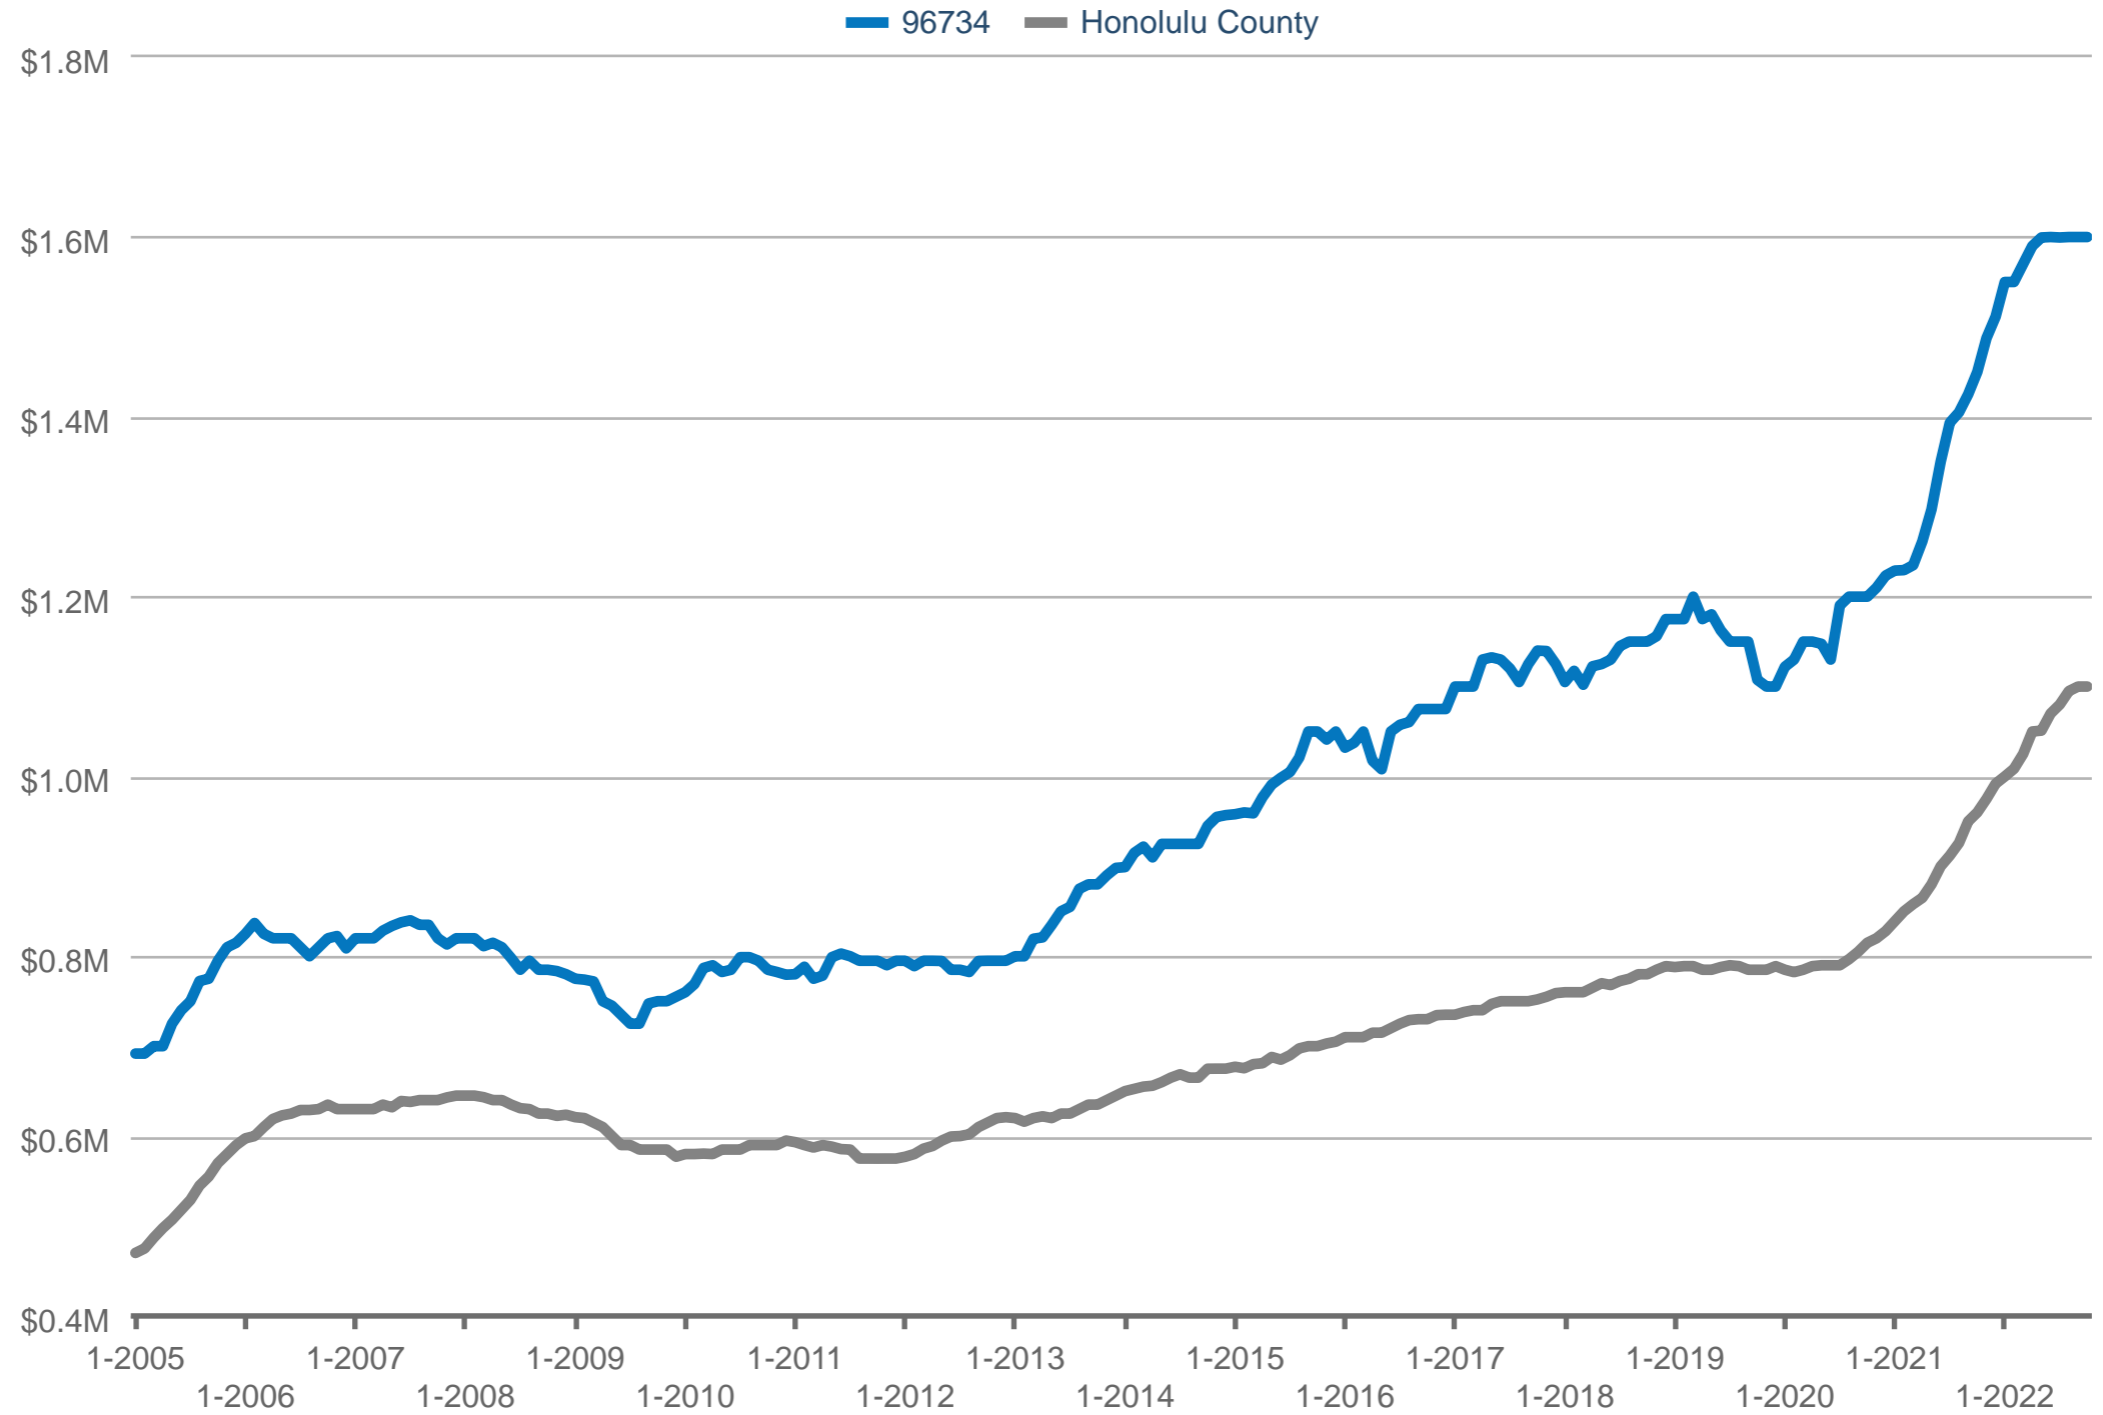

Median Sales Price

96734 & Honolulu County: Single-Family

Each data point is 12 months of activity. Data is from November 5, 2022.

All data from HiCentral MLS. Data deemed reliable but not guaranteed. InfoSparks © 2024 ShowingTime Plus, LLC.