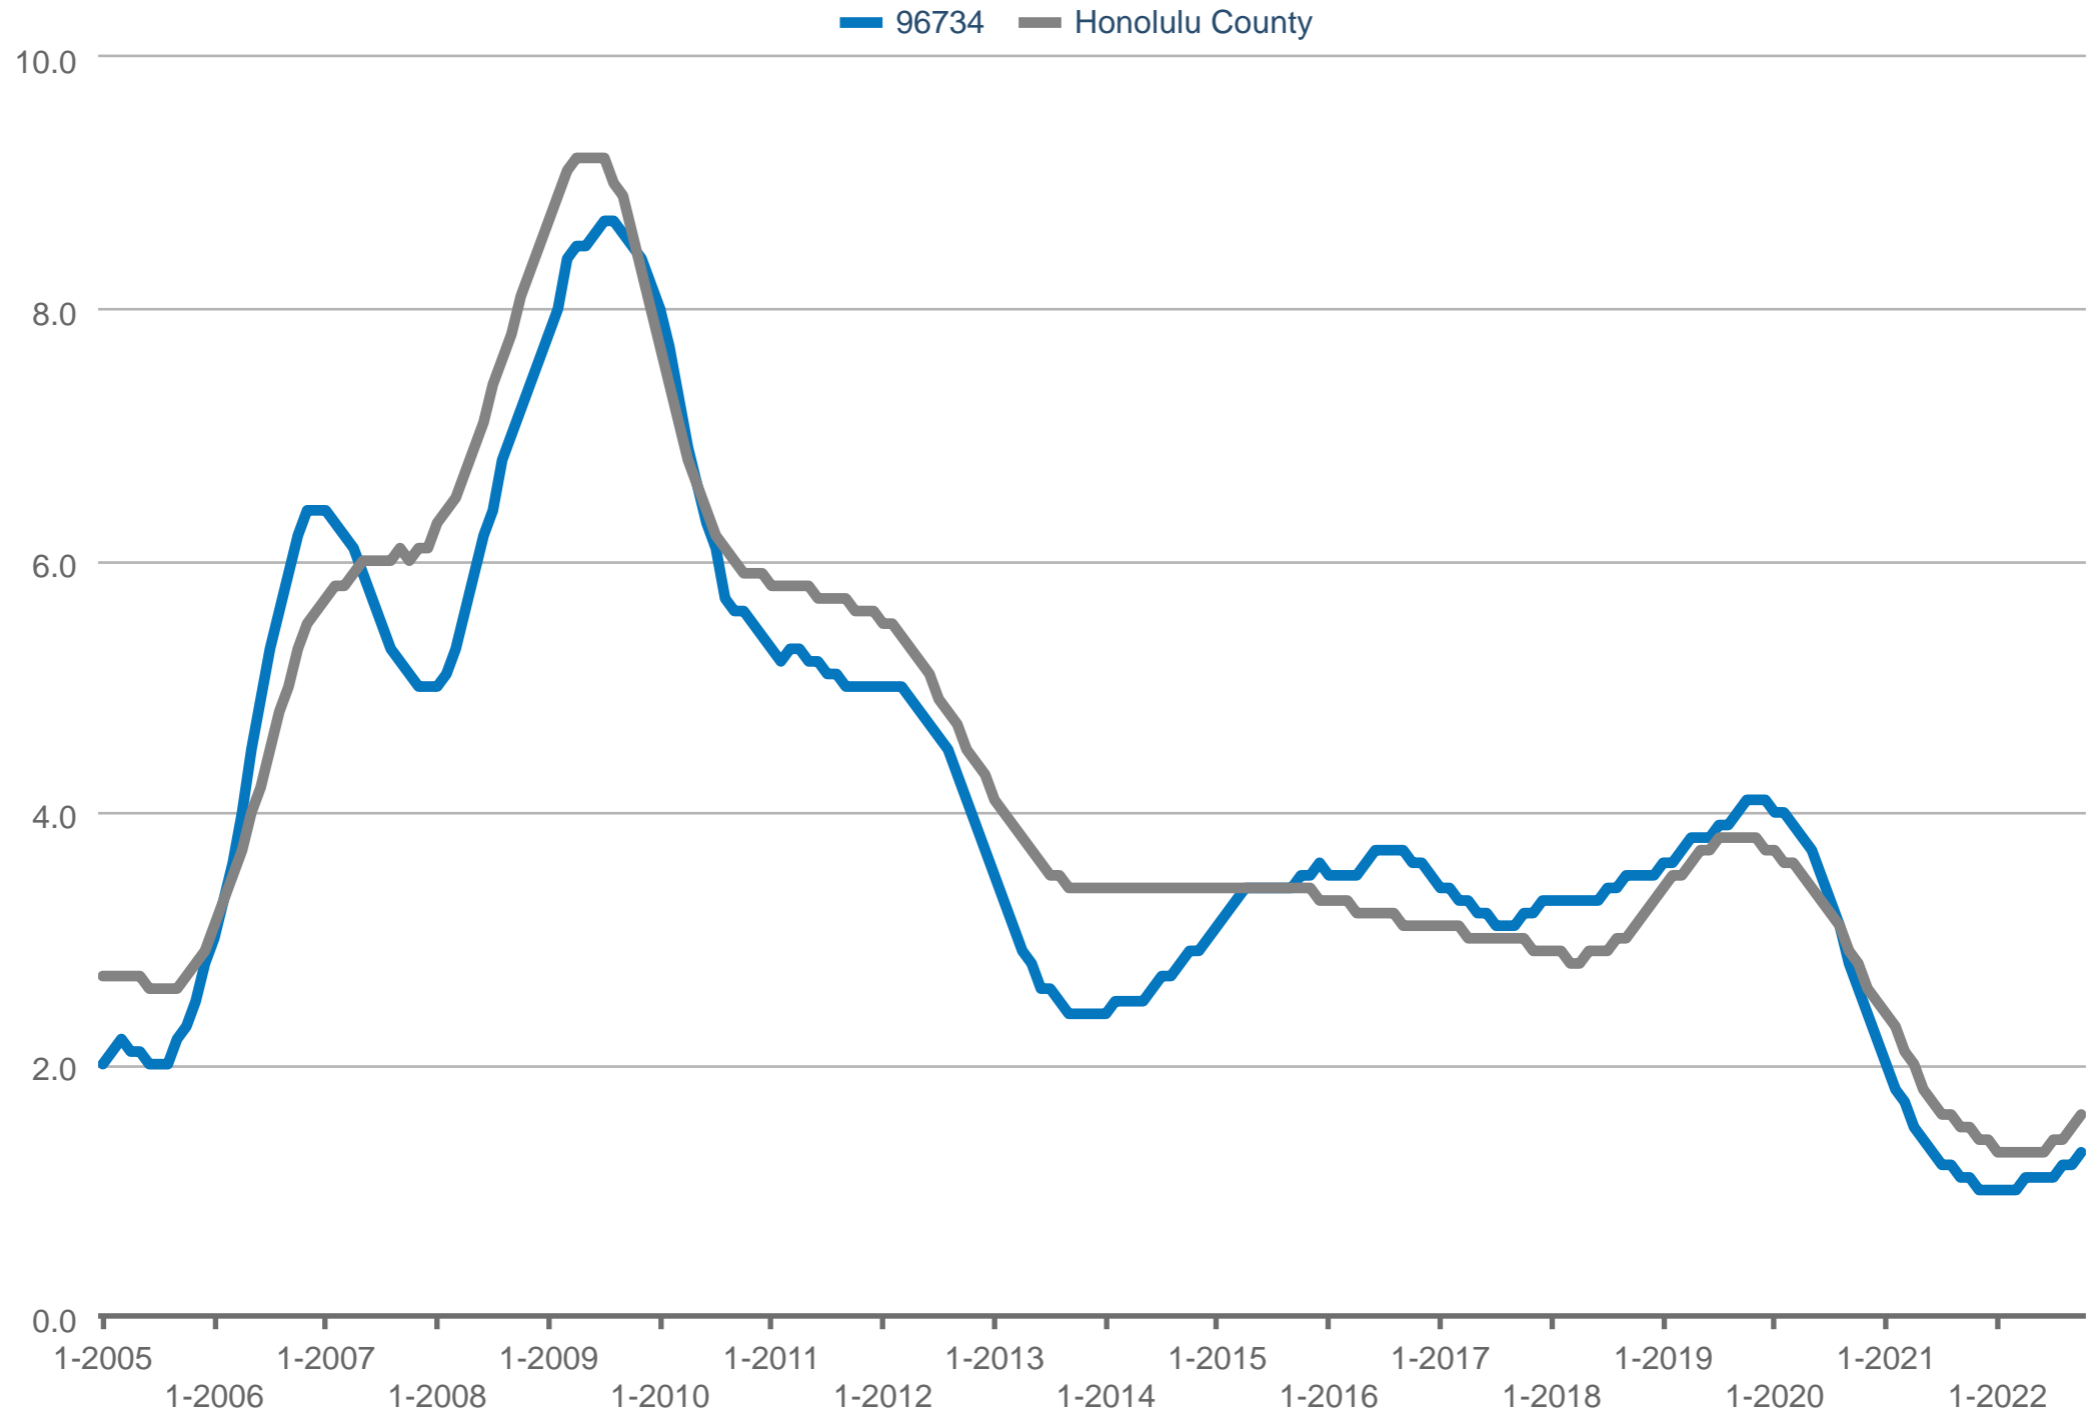

Months Supply of Homes for Sale

96734 & Honolulu County: Single-Family

Each data point is 12 months of activity. Data is from November 5, 2022.

All data from HiCentral MLS. Data deemed reliable but not guaranteed. InfoSparks © 2024 ShowingTime Plus, LLC.