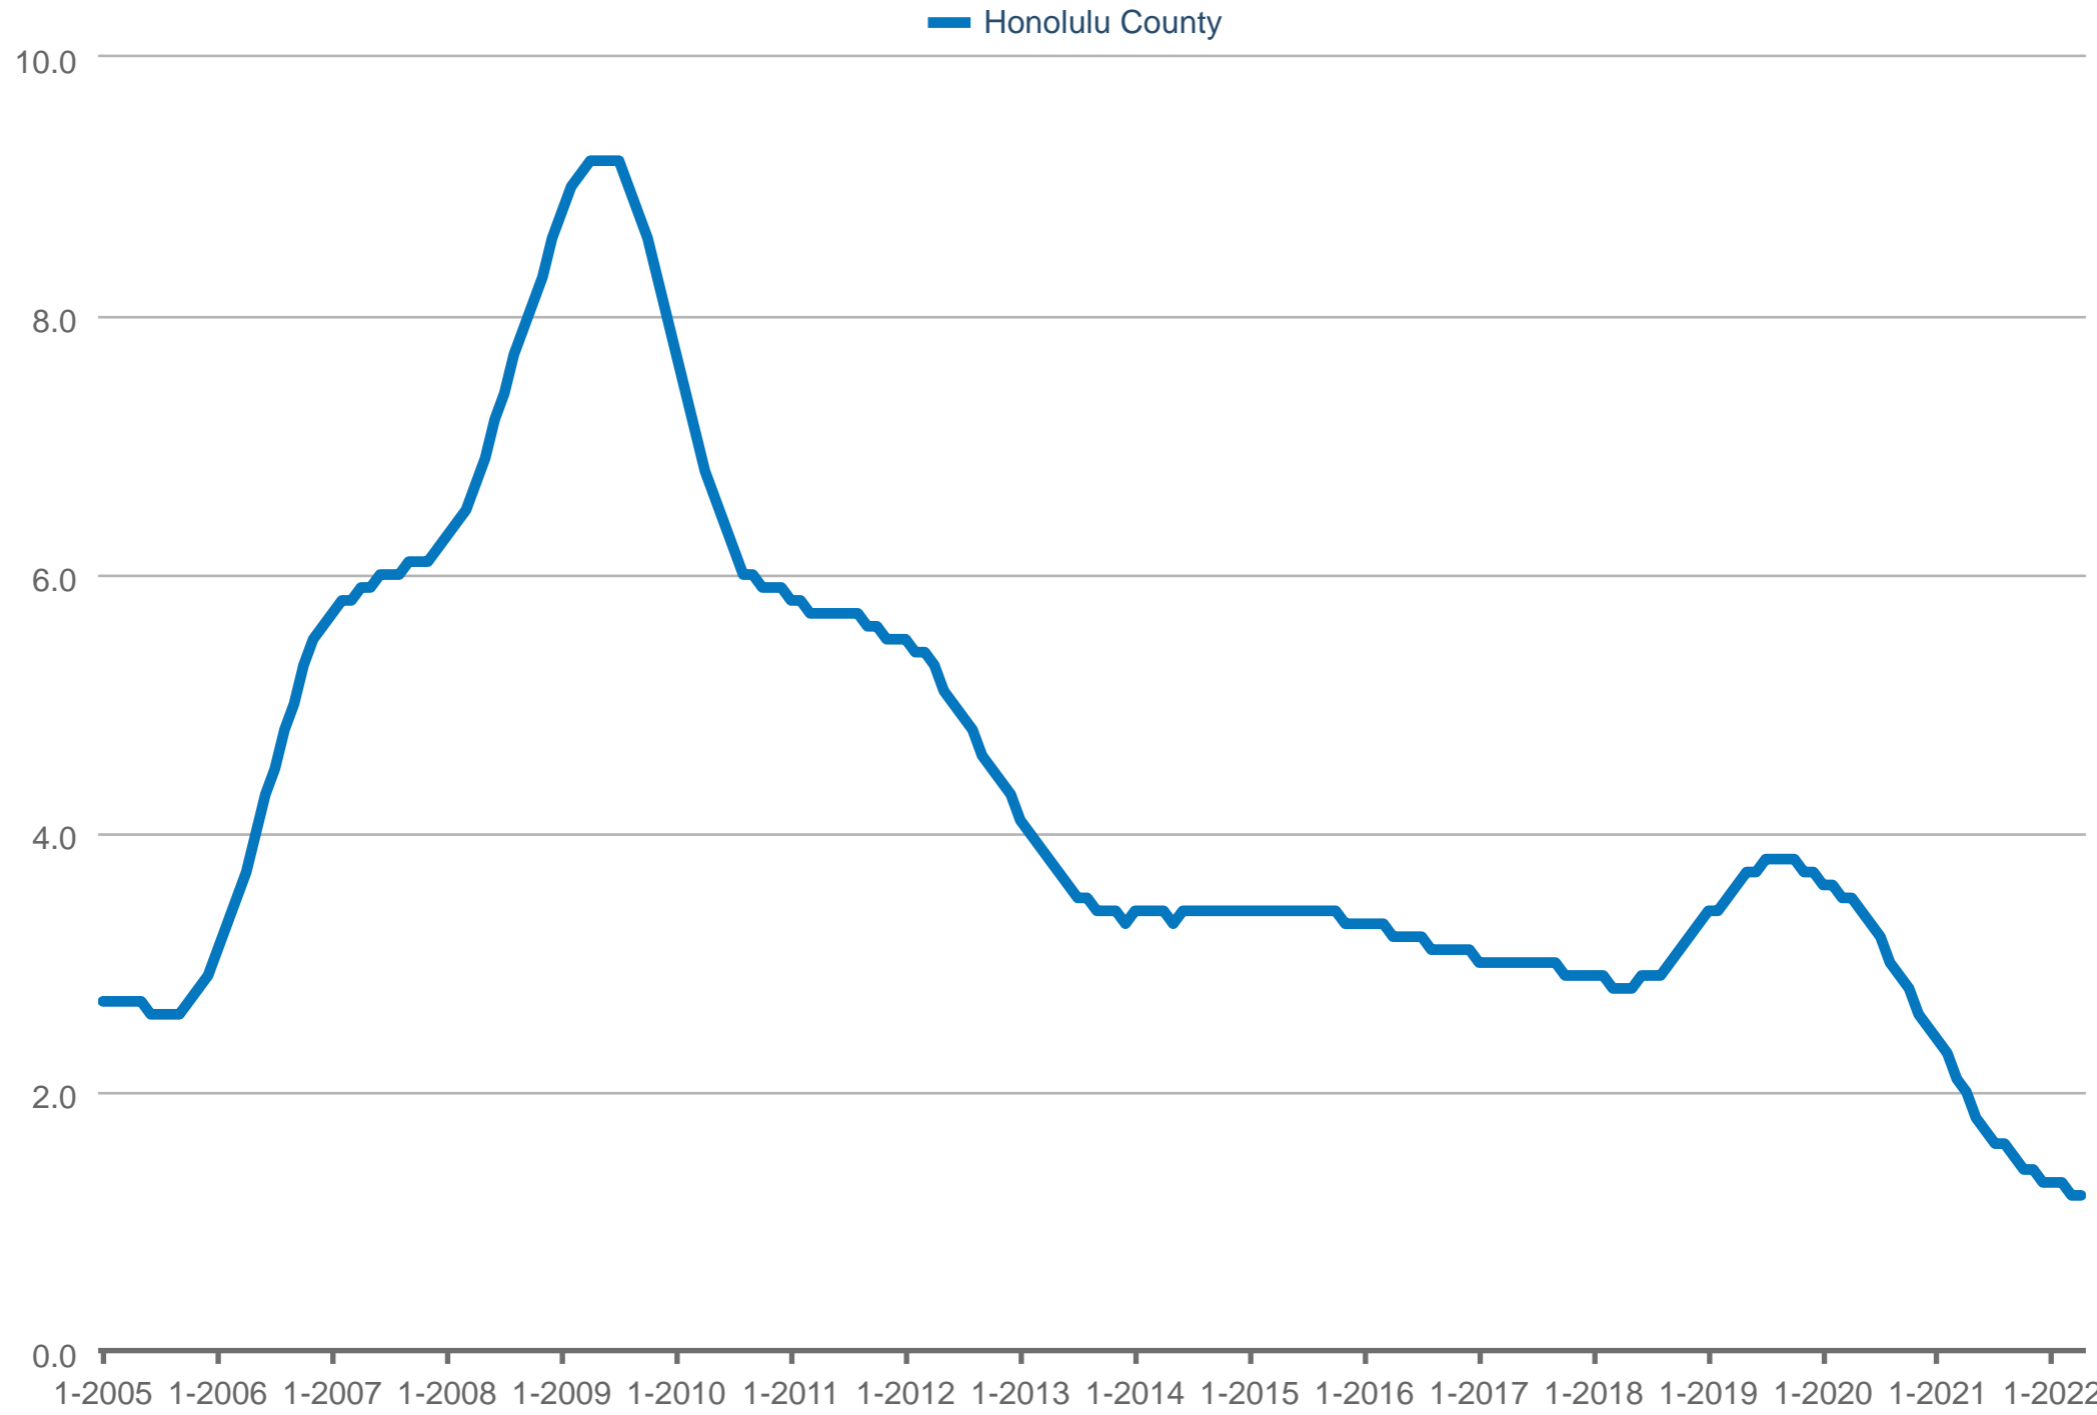

Months Supply of Homes for Sale

Honolulu County: Fee Simple, Single-Family

Each data point is 12 months of activity. Data is from May 5, 2022.

All data from HiCentral MLS. Data deemed reliable but not guaranteed. InfoSparks © 2024 ShowingTime.