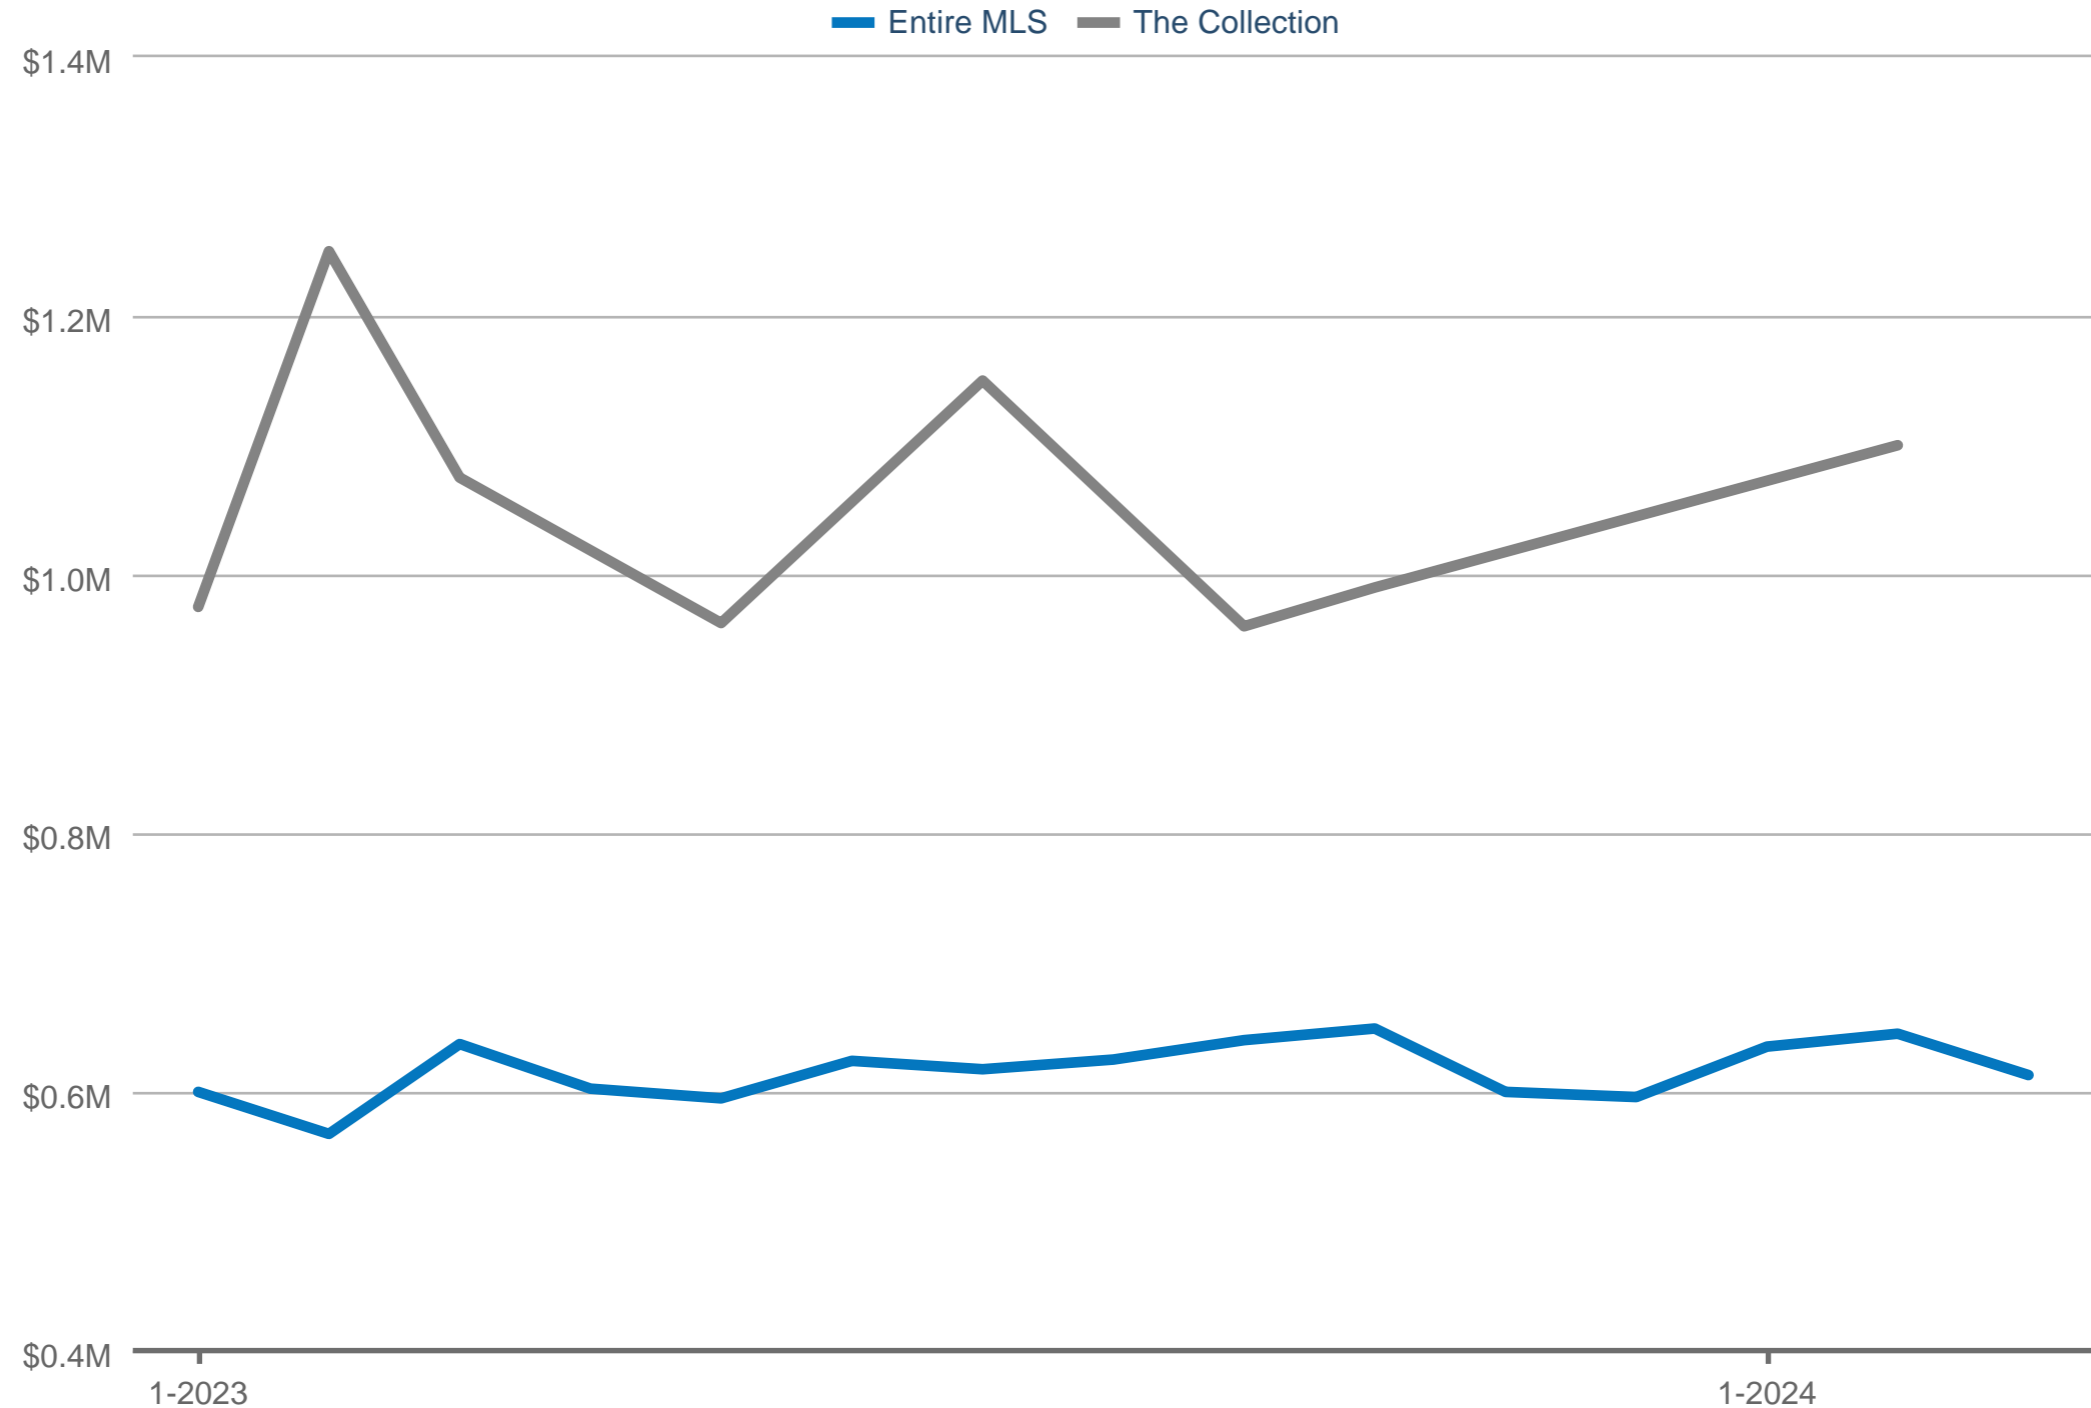

### Median Sales Price

Entire MLS & The Collection: 2 Bedrooms, 2 Bathrooms, Single-Family & Condo/Townhouse

Each data point is one month of activity. Data is from April 26, 2024.

All data from HiCentral MLS. Data deemed reliable but not guaranteed. InfoSparks © 2024 ShowingTime.