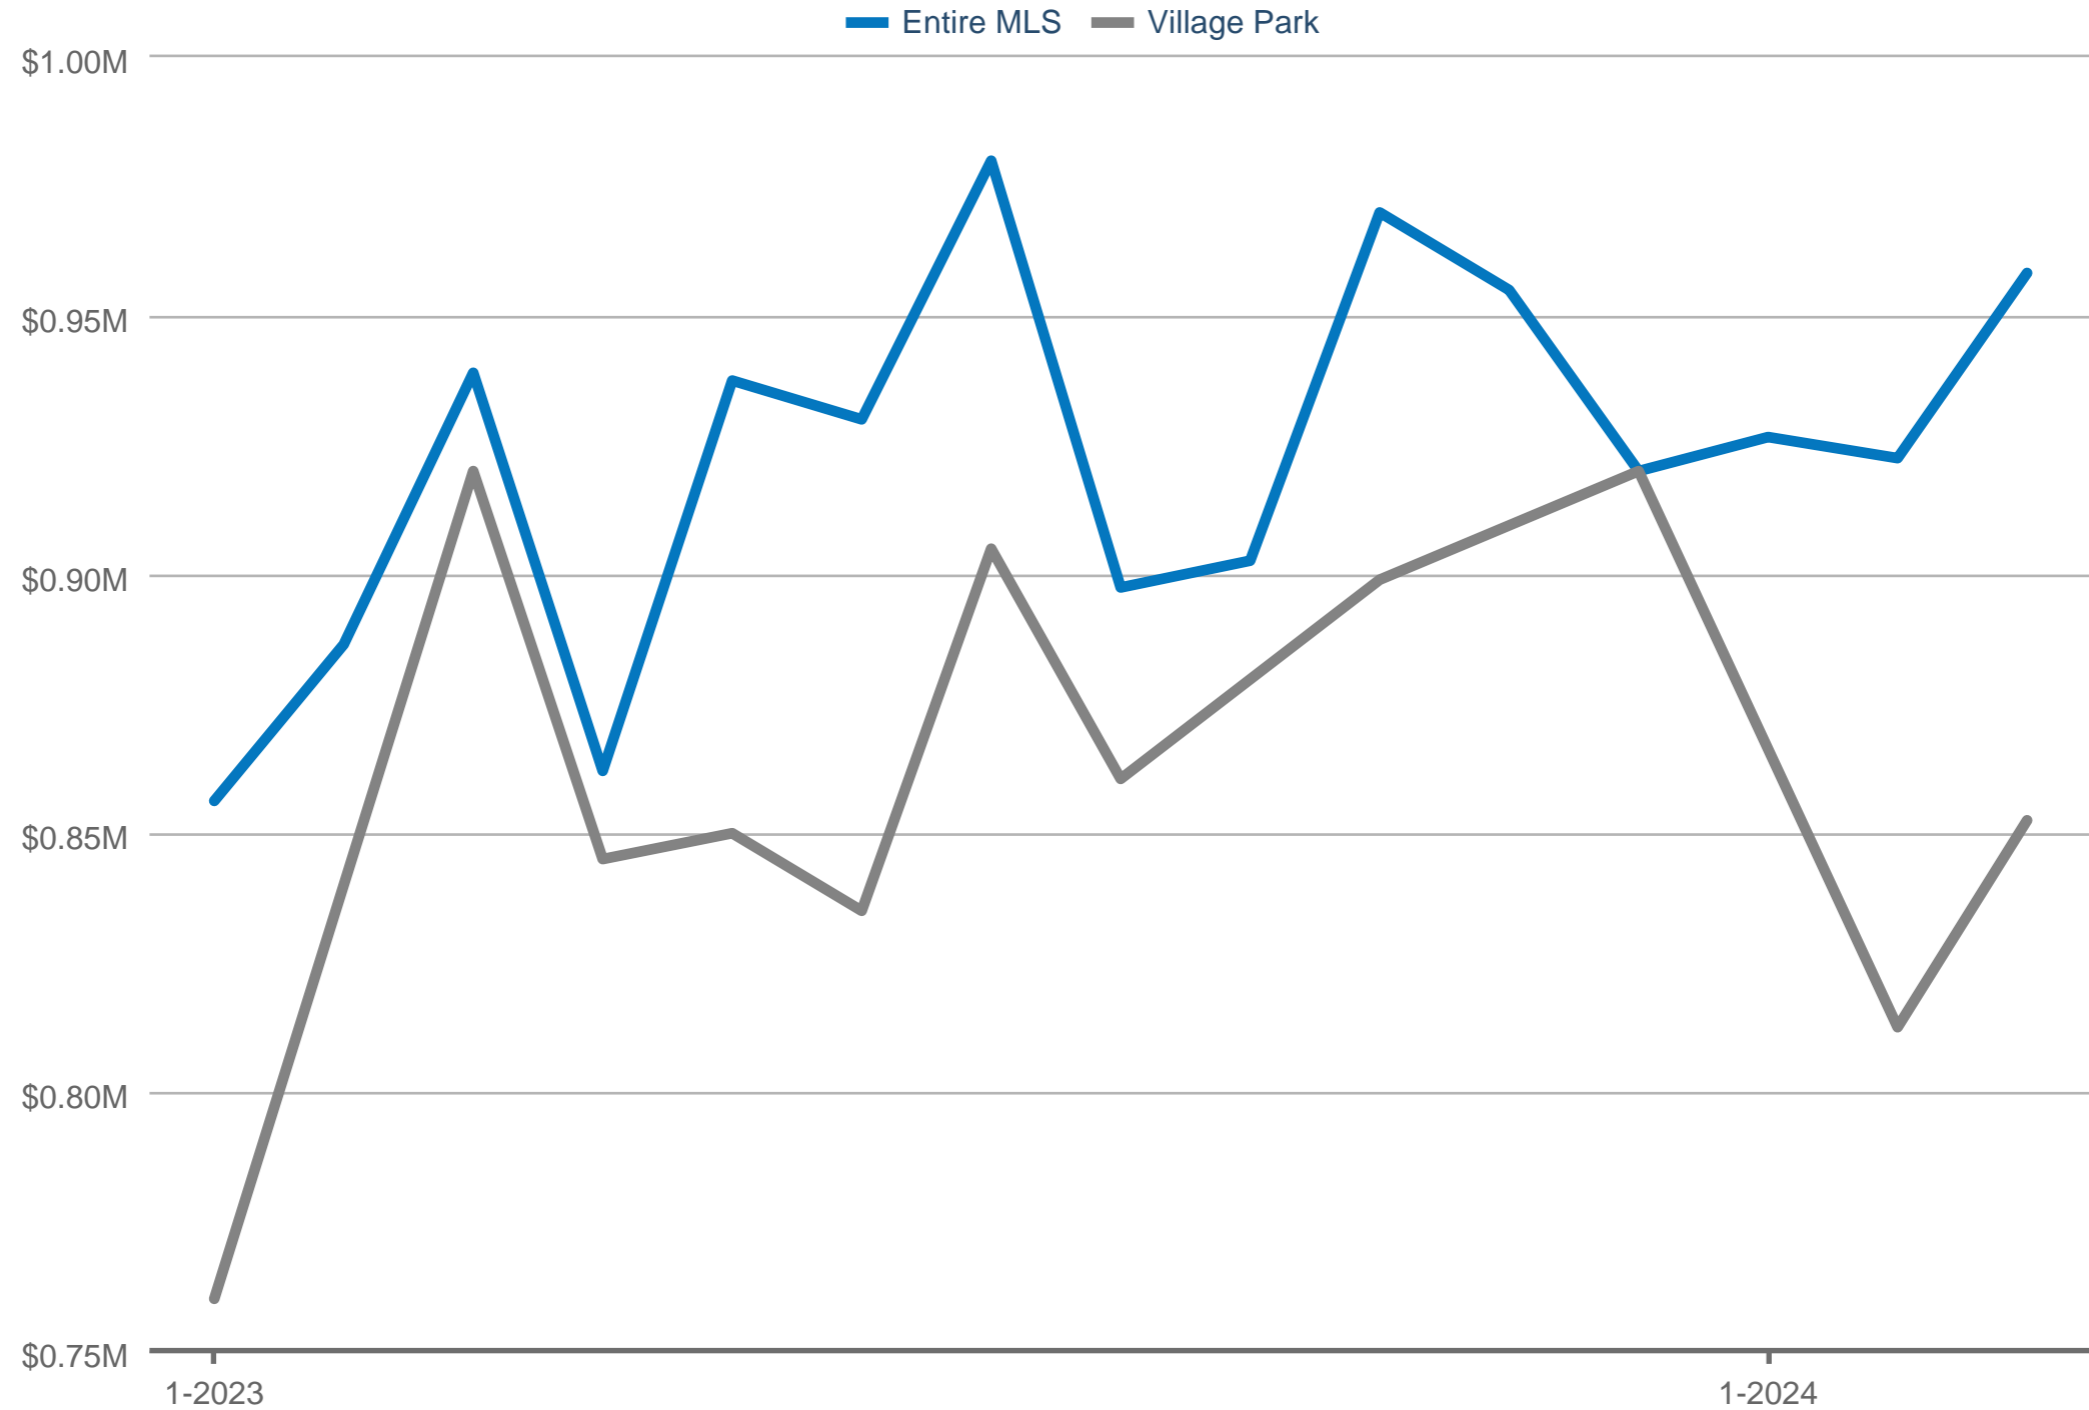

Matthew Wong

eXp Realty

Office: (808) 218-9224

teamalakai@kw.com

www.teamalakai.com

Median Sales Price

Entire MLS & Village Park: 3 Bedrooms, 2 Bathrooms, Fee Simple, Single-Family

Each data point is one month of activity. Data is from April 18, 2024.