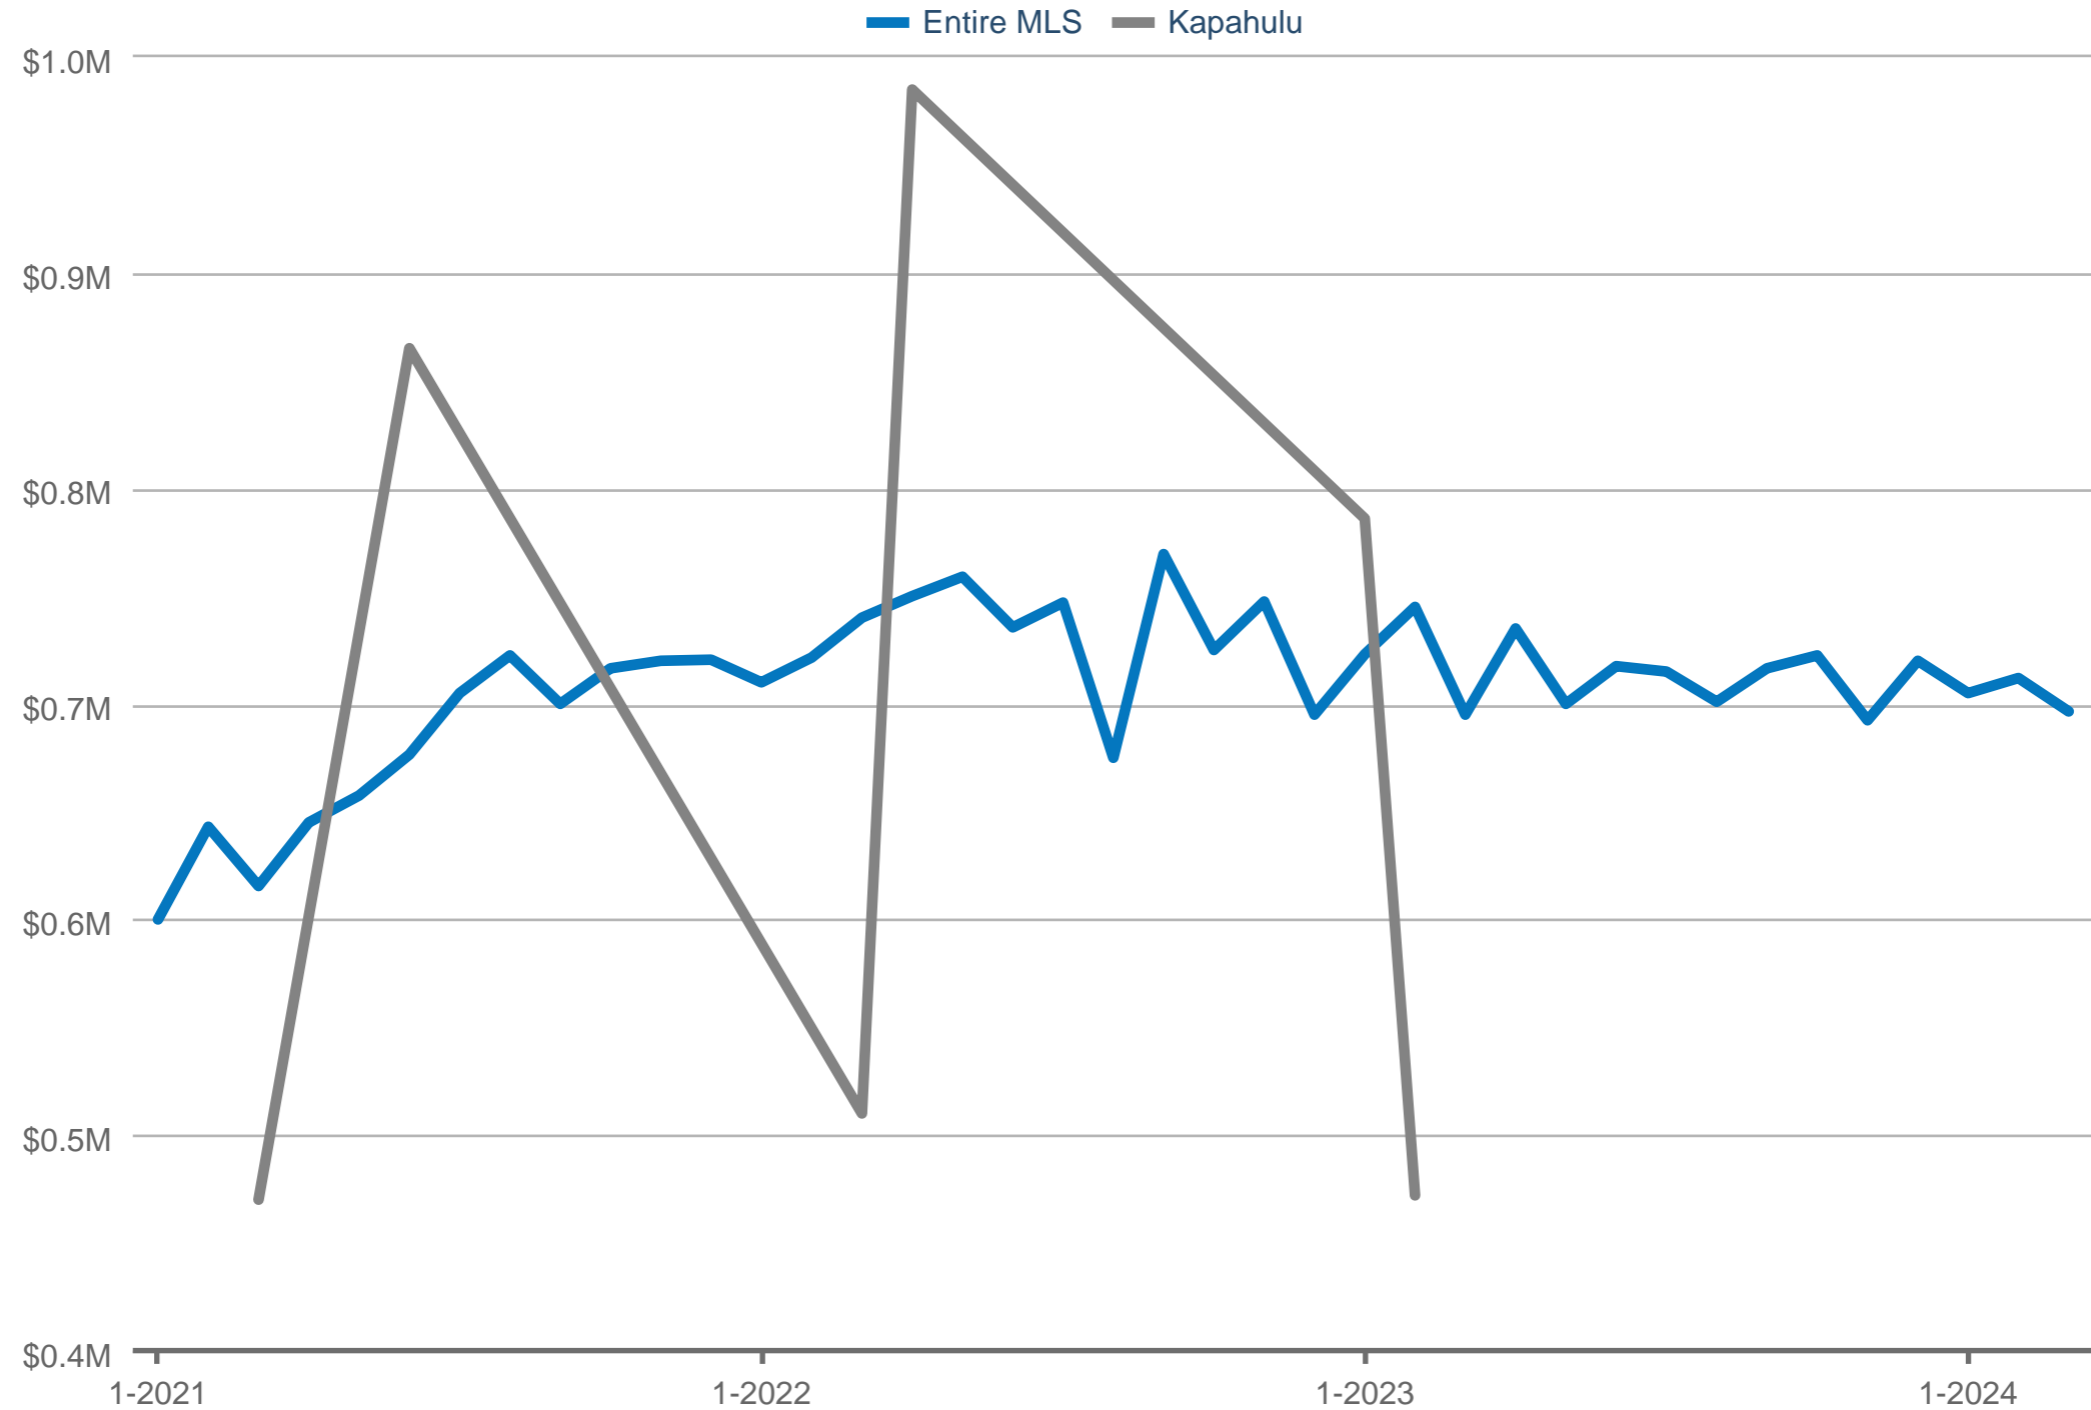

Matthew Wong

eXp Realty

Office: (808) 218-9224

teamalakai@kw.com

www.teamalakai.com

Median Sales Price

Entire MLS & Kapahulu: 3 Bedrooms, Condo/Townhouse

Each data point is one month of activity. Data is from April 25, 2024.